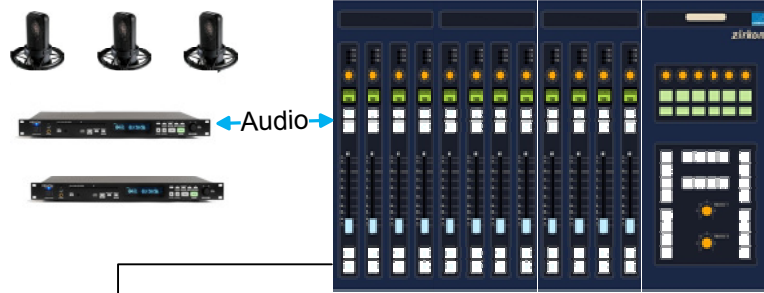

Turnkey Solution

On Air Studio

Mixer Visualisation Netia On Air

Playout / Mics

Zirkon On Air Mixer

Dallis I/O

Audio

Audio Networking & Control

Scheduling/Archiving Studio

Mixer Visualisation Netia Archiving/Scheduling

Playout / Mics

Crystal Production Mixer

Base I/O

Audio

Audio Networking & Control

Monitoring

VSM Control Router Switching

Nova 73 HD Router

Master Control Room

Production Studio I

Mixer Visualisation Netia Production

Playout / Mics

Zirkon XL Production Mixer

Audio

Audio Networking & Control

Production Studio II

Mixer Visualisation Netia Production

Playout / Mics

Crystal Production Mixer

Base I/O

Audio

Audio Networki
& Control