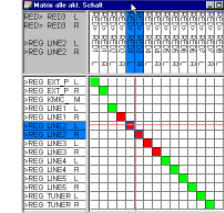

Scheduling/Archiving Studio

Mixer Visualisation Netia Archiving/Scheduling

Playout / Mics

Crystal Production Mixer

Base I/O

Audio

Audio Networking & Control

Monitoring