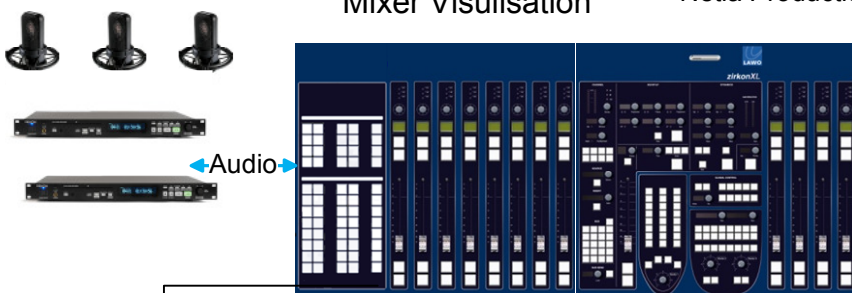

VSM Control Router Switching

Nova 73 HD Router

Master Control Room

Production Studio I

Mixer Visualisation Netia Production

Playout / Mics

Zirkon XL Production Mixer

Audio

Audio Networking & Control

Production Studio II

Mixer Visualisation Netia Production

Playout / Mics

Crystal Production Mixer

Base I/O

Audio

Audio Networki
& Control