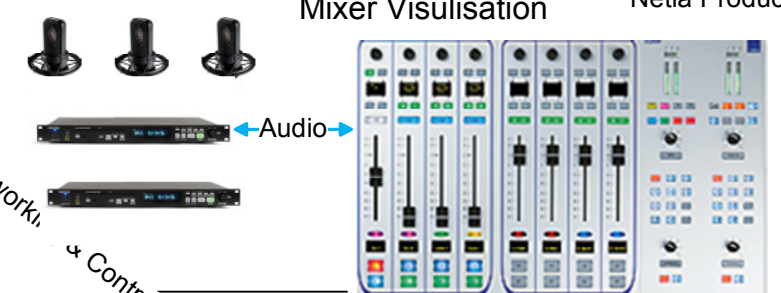

VSM Control Router Switching

Nova 73 HD Router

Master Control Room

Production Studio I

Mixer Visualisation Netia Production

Playout / Mics

Zirkon XL Production Mixer

Audio

Audio Networking & Control

Production Studio II

Mixer Visualisation Netia Production

Playout / Mics

Crystal Production Mixer

Base I/O

Audio

Audio Networki
& Control