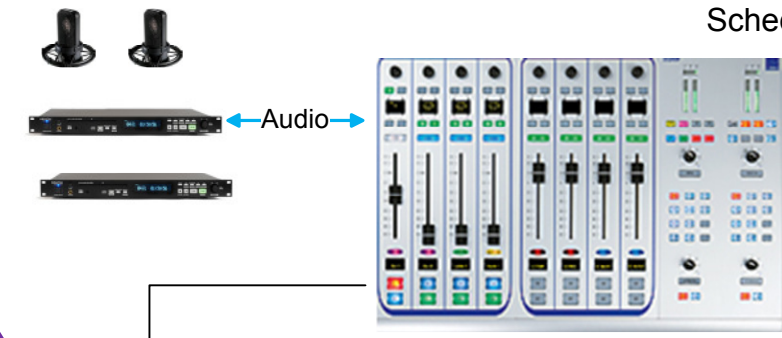

Turnkey Solution

On Air Studio

Mixer Visualisation Netia On Air

Playout / Mics

Zirkon On Air Mixer

Dallis I/O

Audio

Audio Networking & Control

Scheduling/Archiving Studio

Mixer Visualisation Netia Archiving/Scheduling

Playout / Mics

Crystal Production Mixer

Base I/O

Audio

Audio Networking & Control

Monitoring

VSM Control Router Switching

Nova 73 HD Router

Master Control Room

Production Studio I

Mixer Visualisation Netia Production

Playout / Mics

Zirkon XL Production Mixer

Audio