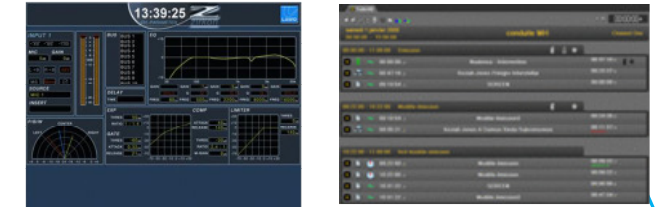

Turnkey Solution

On Air Studio

Mixer Visualisation Netia On Air

Playout / Mics

Zirkon On Air Mixer

Dallis I/O

Audio

Audio Networking & Control

Scheduling/Archiving Studio

Mixer Visualisation Netia Archiving/Scheduling

Playout / Mics

Crystal Production Mixer

Base I/O

Audio

Audio Networking & Control

Monitoring